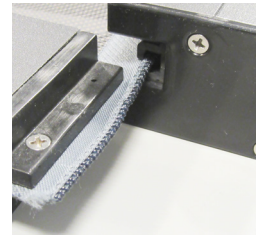

CS6 (6" Cassette): Width 6' – 26', Drop: 3' – 16'

CS0 (Open Roller): Width 3' – 26', Drop: 3' – 16'

KE Storm Rail System

In testing, KE Storm withstood a test pressure of 78mph wind speed, including impact from a solid projectile at a speed of 34mph. Storm Rail is one of several fabric guidance options available on KE Exterior Screens.

Fabric Guidance Options

Storm Rail

Designed specifically to withstand high winds and impact from flying debris, Storm Rail uses a zipper guide system that is locked into the side rail and reinforced with a series of specially designed spring clips that absorb impact forces without causing the screen to pull away from the rail. Cross section comparison shown in image.

Zip Track

Fabric with welded side edge zipper offers a captured edge for fabric side retention and bottom hem bar end into a U shaped track with insert.

Recessed Zip Track

Inner and outer tracks are recessed into wall or columns and hidden from view upon final construction and installation.

Standard Track

U-shaped track rail with bottom hem bar end cap designed to move up and down inside the track opening.

Cable Guide

Wire top attachment to bracket or cassette guided through bottom hem bar end cap with optional attachments at the bottom.