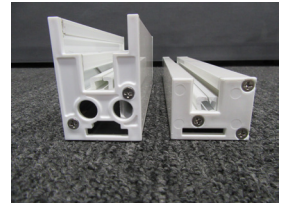

CS6 (6" Cassette): Width 6' – 26', Drop: 3' – 16'

CS0 (Open Roller): Width 3' – 26', Drop: 3' – 16'

KE Storm Rail System

In testing, KE Storm withstood a test pressure of 78mph wind speed, including impact from a solid projectile at a speed of 34mph. Storm Rail is one of several fabric guidance options available on KE Exterior Screens.

Fabric Guidance Options

Storm Rail

Designed specifically to withstand high winds and impact from flying debris, Storm Rail uses a zipper guide system that is locked into the side rail and reinforced with a series of specially designed spring clips that absorb impact forces without causing the screen to pull away from the rail. Cross section comparison shown in image.

Zip Track

Fabric with welded side edge zipper offers a captured edge for fabric side retention and bottom hem bar end into a U shaped track with insert.

Recessed Zip Track

Inner and outer tracks are recessed into wall or columns and hidden from view upon final construction and installation.

Standard Track

U-shaped track rail with bottom hem bar end cap designed to move up and down inside the track opening.

Cable Guide

Wire top attachment to bracket or cassette guided through bottom hem bar end cap with optional attachments at the bottom.