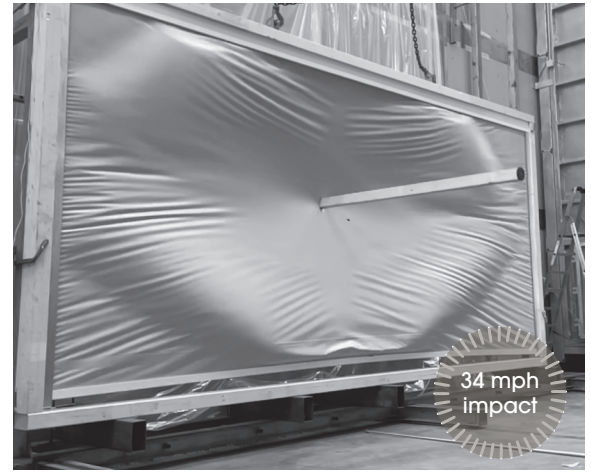

A wide variety of colors and styles are available to choose from so you can find the perfect fit for your decor and functional needs.

Sizes Available

CS4 (4" Cassette): Width 3' – 13', Drop: 3' – 10'

CS5 (5" Cassette): Width 3' – 20', Drop: 3' – 16'

CS6 (6" Cassette): Width 6' – 26', Drop: 3' – 16'

CS0 (Open Roller): Width 3' – 26', Drop: 3' – 16'

KE Storm Rail System

In testing, KE Storm withstood a test pressure of 78mph wind speed, including impact from a solid projectile at a speed of 34mph. Storm Rail is one of several fabric guidance options available on KE Exterior Screens.

Fabric Guidance Options

Storm Rail

Designed specifically to withstand high winds and impact from flying debris, Storm Rail uses a zipper guide system that is locked into the side rail and reinforced with a series of specially designed spring clips that absorb impact forces without causing the screen to pull away from the rail. Cross section comparison shown in image.

Zip Track

Fabric with welded side edge zipper offers a captured edge for fabric side retention and bottom hem bar end into a U shaped track with insert.

Recessed Zip Track

Inner and outer tracks are recessed into wall or columns and hidden from view upon final construction and installation.