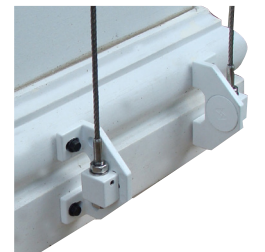

Fabric Guidance Options

Storm Rail

Designed specifically to withstand high winds and impact from flying debris, Storm Rail uses a zipper guide system that is locked into the side rail and reinforced with a series of specially designed spring clips that absorb impact forces without causing the screen to pull away from the rail. Cross section comparison shown in image.

Zip Track

Fabric with welded side edge zipper offers a captured edge for fabric side retention and bottom hem bar end into a U shaped track with insert.

Recessed Zip Track

Inner and outer tracks are recessed into wall or columns and hidden from view upon final construction and installation.

Standard Track

U-shaped track rail with bottom hem bar end cap designed to move up and down inside the track opening.

Cable Guide

Wire top attachment to bracket or cassette guided through bottom hem bar end cap with optional attachments at the bottom.

Rod Guide

Stainless steel solid rod guidance with attachment to bracket or cassette guided through bottom hem bar end cap.

Free Hanging / No Guidance

Option with external bottom hem bar profile or concealed weight bar in fabric pocket without cable, track rail, or rod guidance assistance.