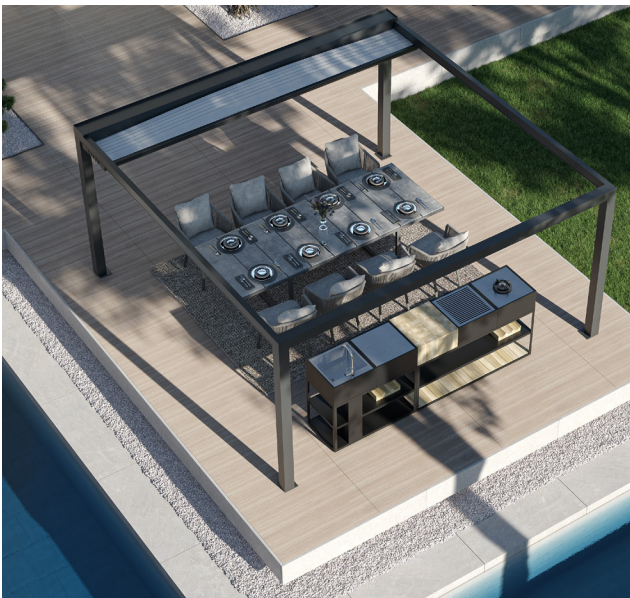

# KEPLAN

15'  
wide  
Freestanding

17'  
proj.

18'  
wide  
Wall-mounted

19'  
proj.

LED  
Lighting

Home  
Automation

Wall  
Mounted

Free  
Standing

**KEPLAN** is a durable, aluminum pergola with a retractable roof. The waterproof PVC fabric folds neatly as the roof slides back to reveal open sky above. Available in freestanding (4 posts) and wall-mounted (2 posts).

Keplan is installed flat, with no need for pitch. There are no gutters. Rather, the gently arched roof directs rainwater to both sides and off the edge of the roof. Innovative, adjustable columns allow Keplan to install easy on uneven ground where other systems may present a challenge. A wide variety of roof fabric colors is available. Automation is easily achieved with a smartphone app or connection to any popular home automation system.